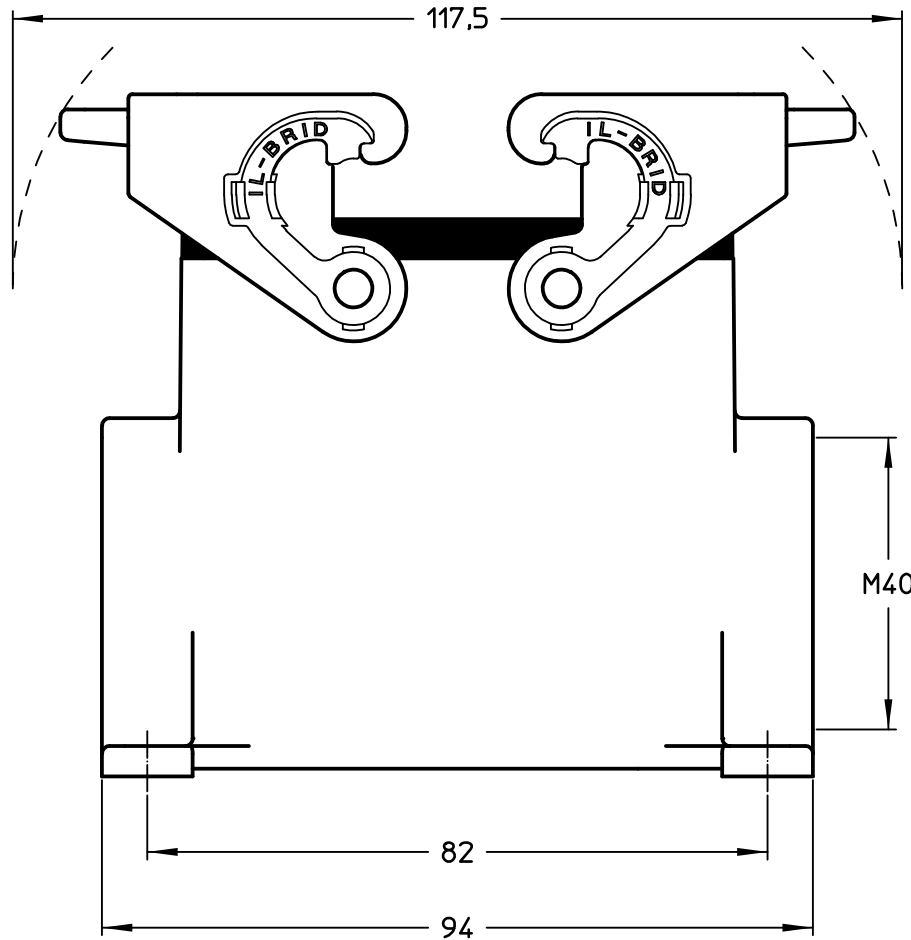

1

2

3

Dimensions
in mm

Simplified representation with dimensions without tolerance

Original Size A4

MLAP 10.40

Date 28/02/22

surface mounting housing, size "57.27", 1x M40 side entry,

Sign. G. Renna

with 2 IL-BRID levers

Scale
1:1

1

2

3