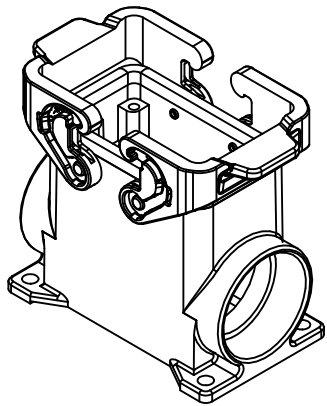

1

2

3

Dimensions
in mm

Simplified representation with dimensions without tolerance

Original Size A4

MLAP 10.40

Date 28/02/22

surface mounting housing, size "57.27", 1x M40 side entry,

Sign. G. Renna

with 2 IL-BRID levers

Scale
1:1

1

2

3