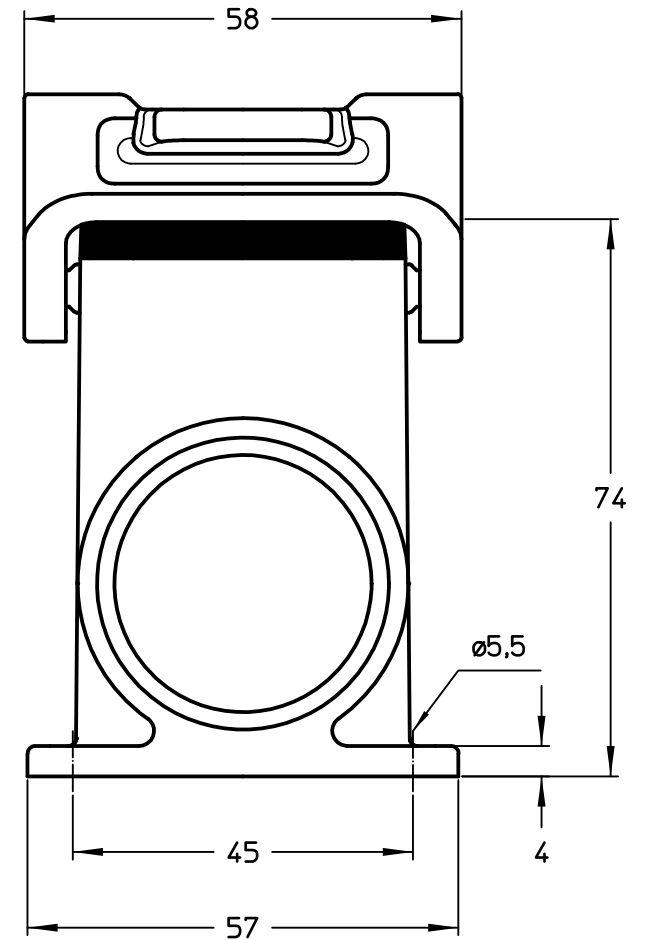

1

2

3

Dimensions
in mm

Simplified representation with dimensions without tolerance

Original Size A4

MLAP 10.40

Date 28/02/22

surface mounting housing, size "57.27", 1x M40 side entry,

Sign. G. Renna

with 2 IL-BRID levers

Scale
1:1

1

2

3